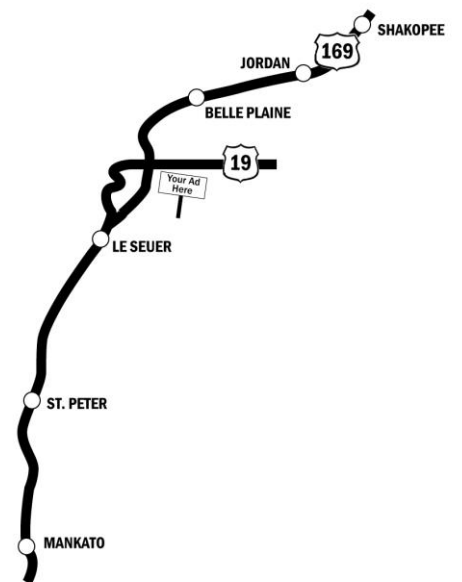

SUPREME

OUTDOOR ADVERTISING

Location

US Highway 169
LeSeuer
Mile Marker 80.86

Read

Reaching
Southbound Traffic
To St. Peter and
Mankato

Size

14'h x 48'w

Traffic Count

13,100 daily

Rate Information

TERM	MONTHLY RENTAL	PRODUCTION (1 TIME)
12 months	\$750	\$1000

*One time Production charge includes design, printing vinyl sign, and installation.

Map

Supreme Outdoor Advertising